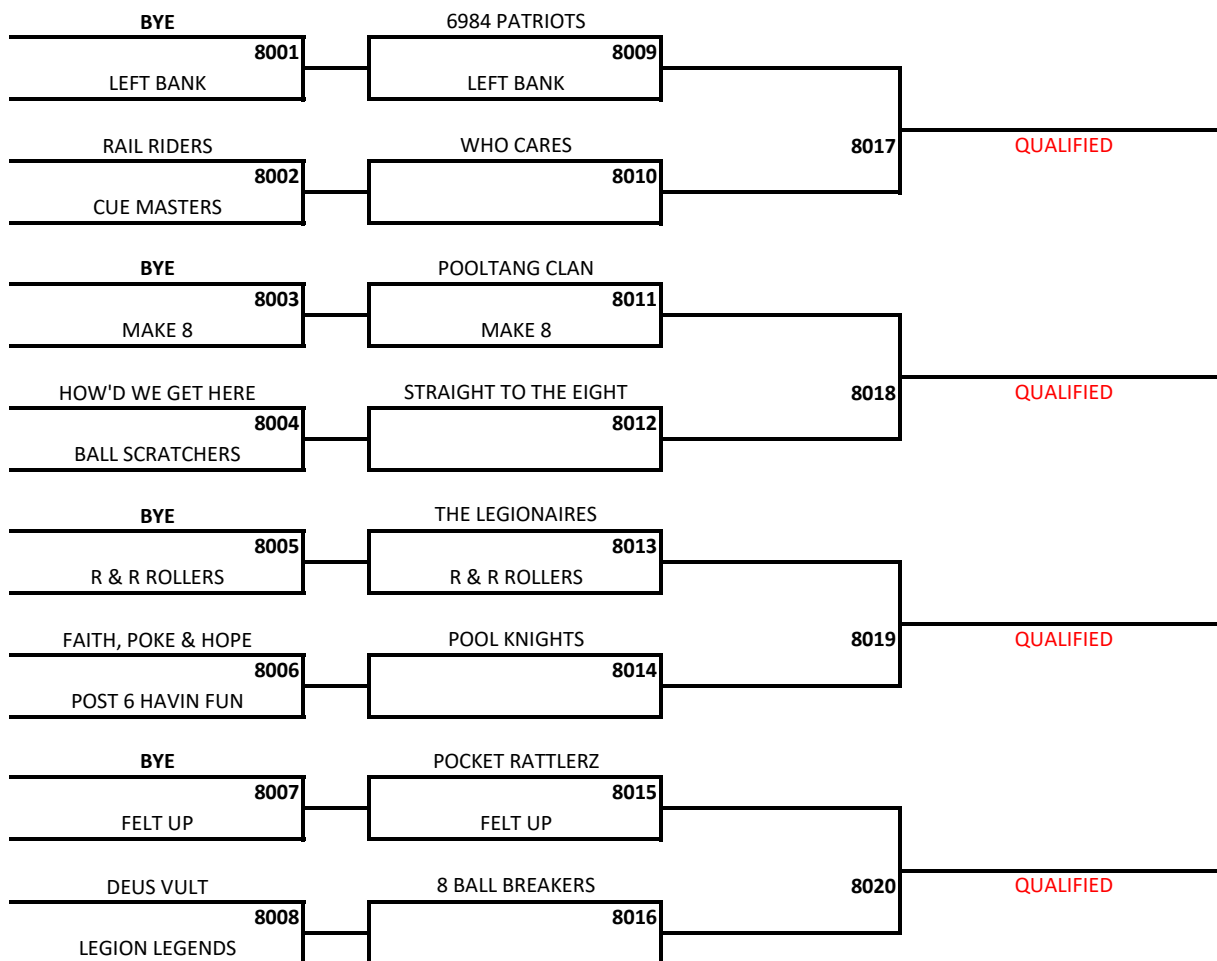

SOUTH 8 BALL SPRING TRI'S 2025

**All Matches will be played at MILFORD BILLIARDS, 207B NE Front St, Milford (302)503-3909
April 12**

DOORS OPEN AT 9am

SAT 9:30am - 8002, 8004, 8006, 8008, 8009, 8011

SAT 2:30pm - 8010, 8012, 8013, 8014, 8015, 8016

SAT 7:30pm - 8017, 8018, 8019, 8020